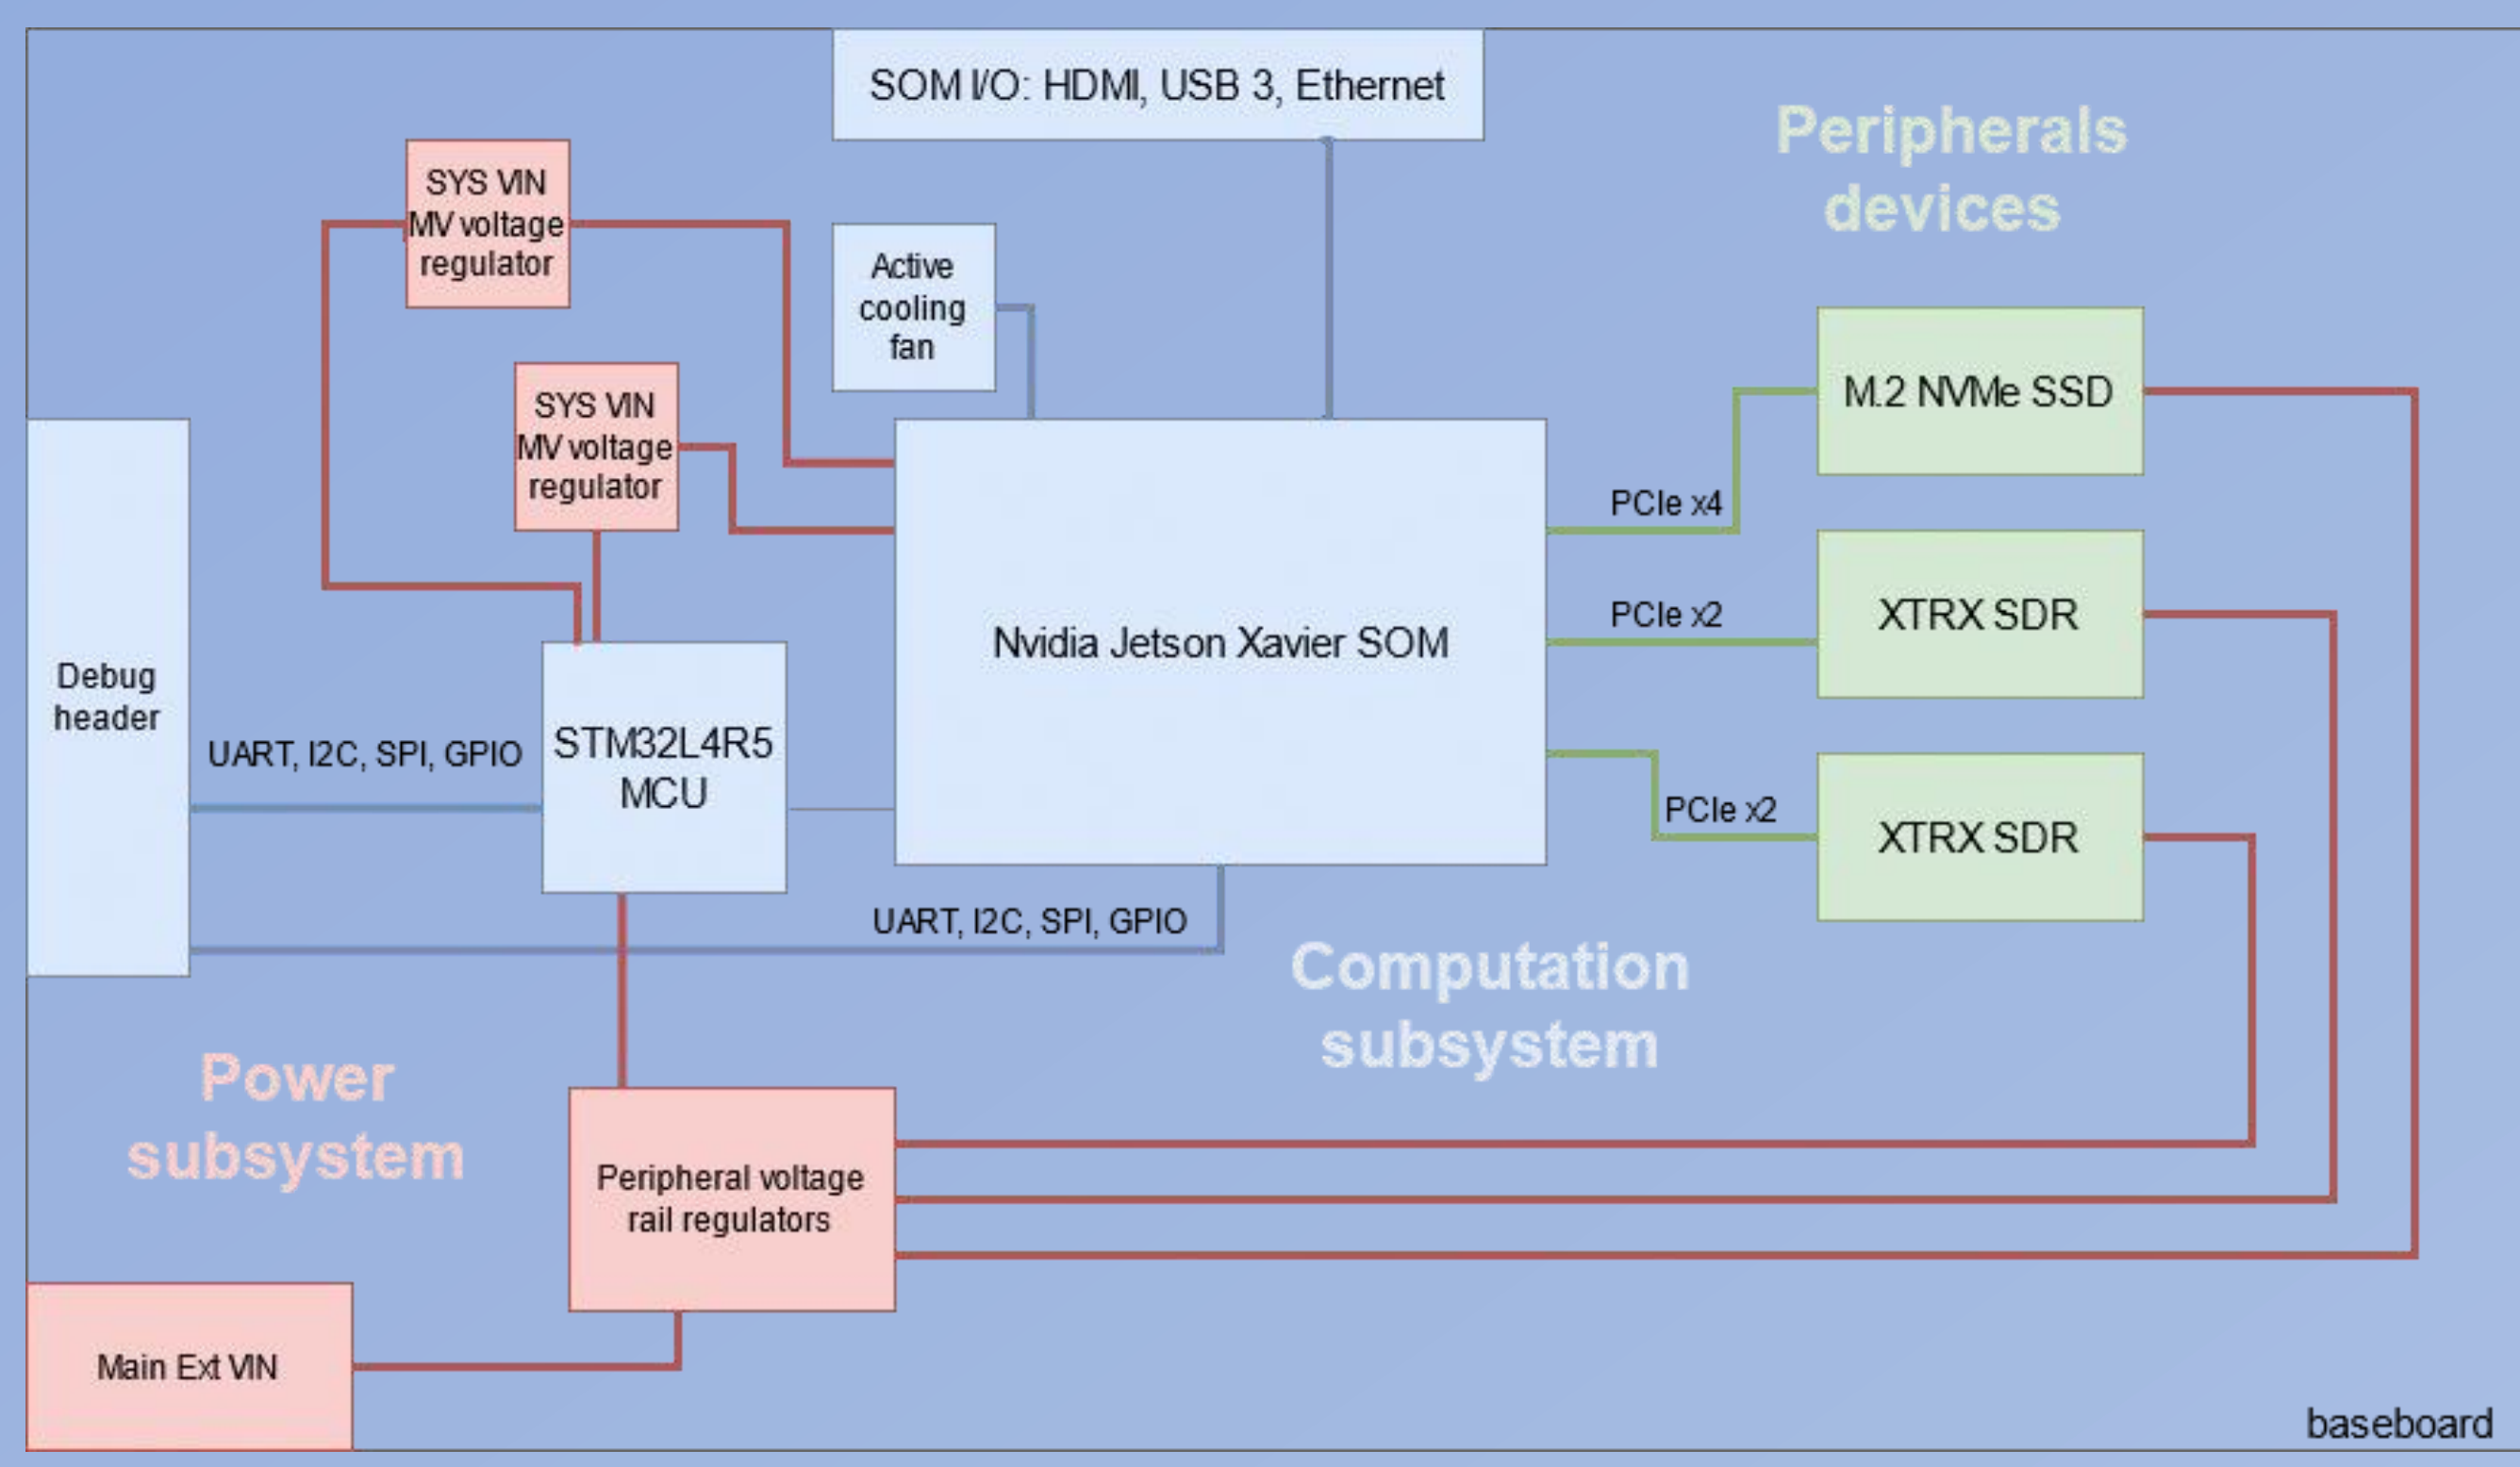

Hardware

Results

1. UNDER CONSTRUCTION
2. Plan is to put some *combination of*
     - Final results
     - A picture of the final setup
     - ?????
   - We are still working on correcting the transparency for the image accompanying the direction-finding algo section
   - We might change colors in hardware diagram so it looks better in this context

Acknowledgements:

Thanks to our mentors at CACI for all their help: Eric Nystrom, Chris Chan, Jeff Longo, James Cook To BlueDentist team for a great base to build on: Jeff Longo, Chris Chan, Griffin Danninger, Zach Battles And thanks on the UCSB side: Dr. Yoga Isukapalli and our TAs Boning Dong and Trenton Rochelle