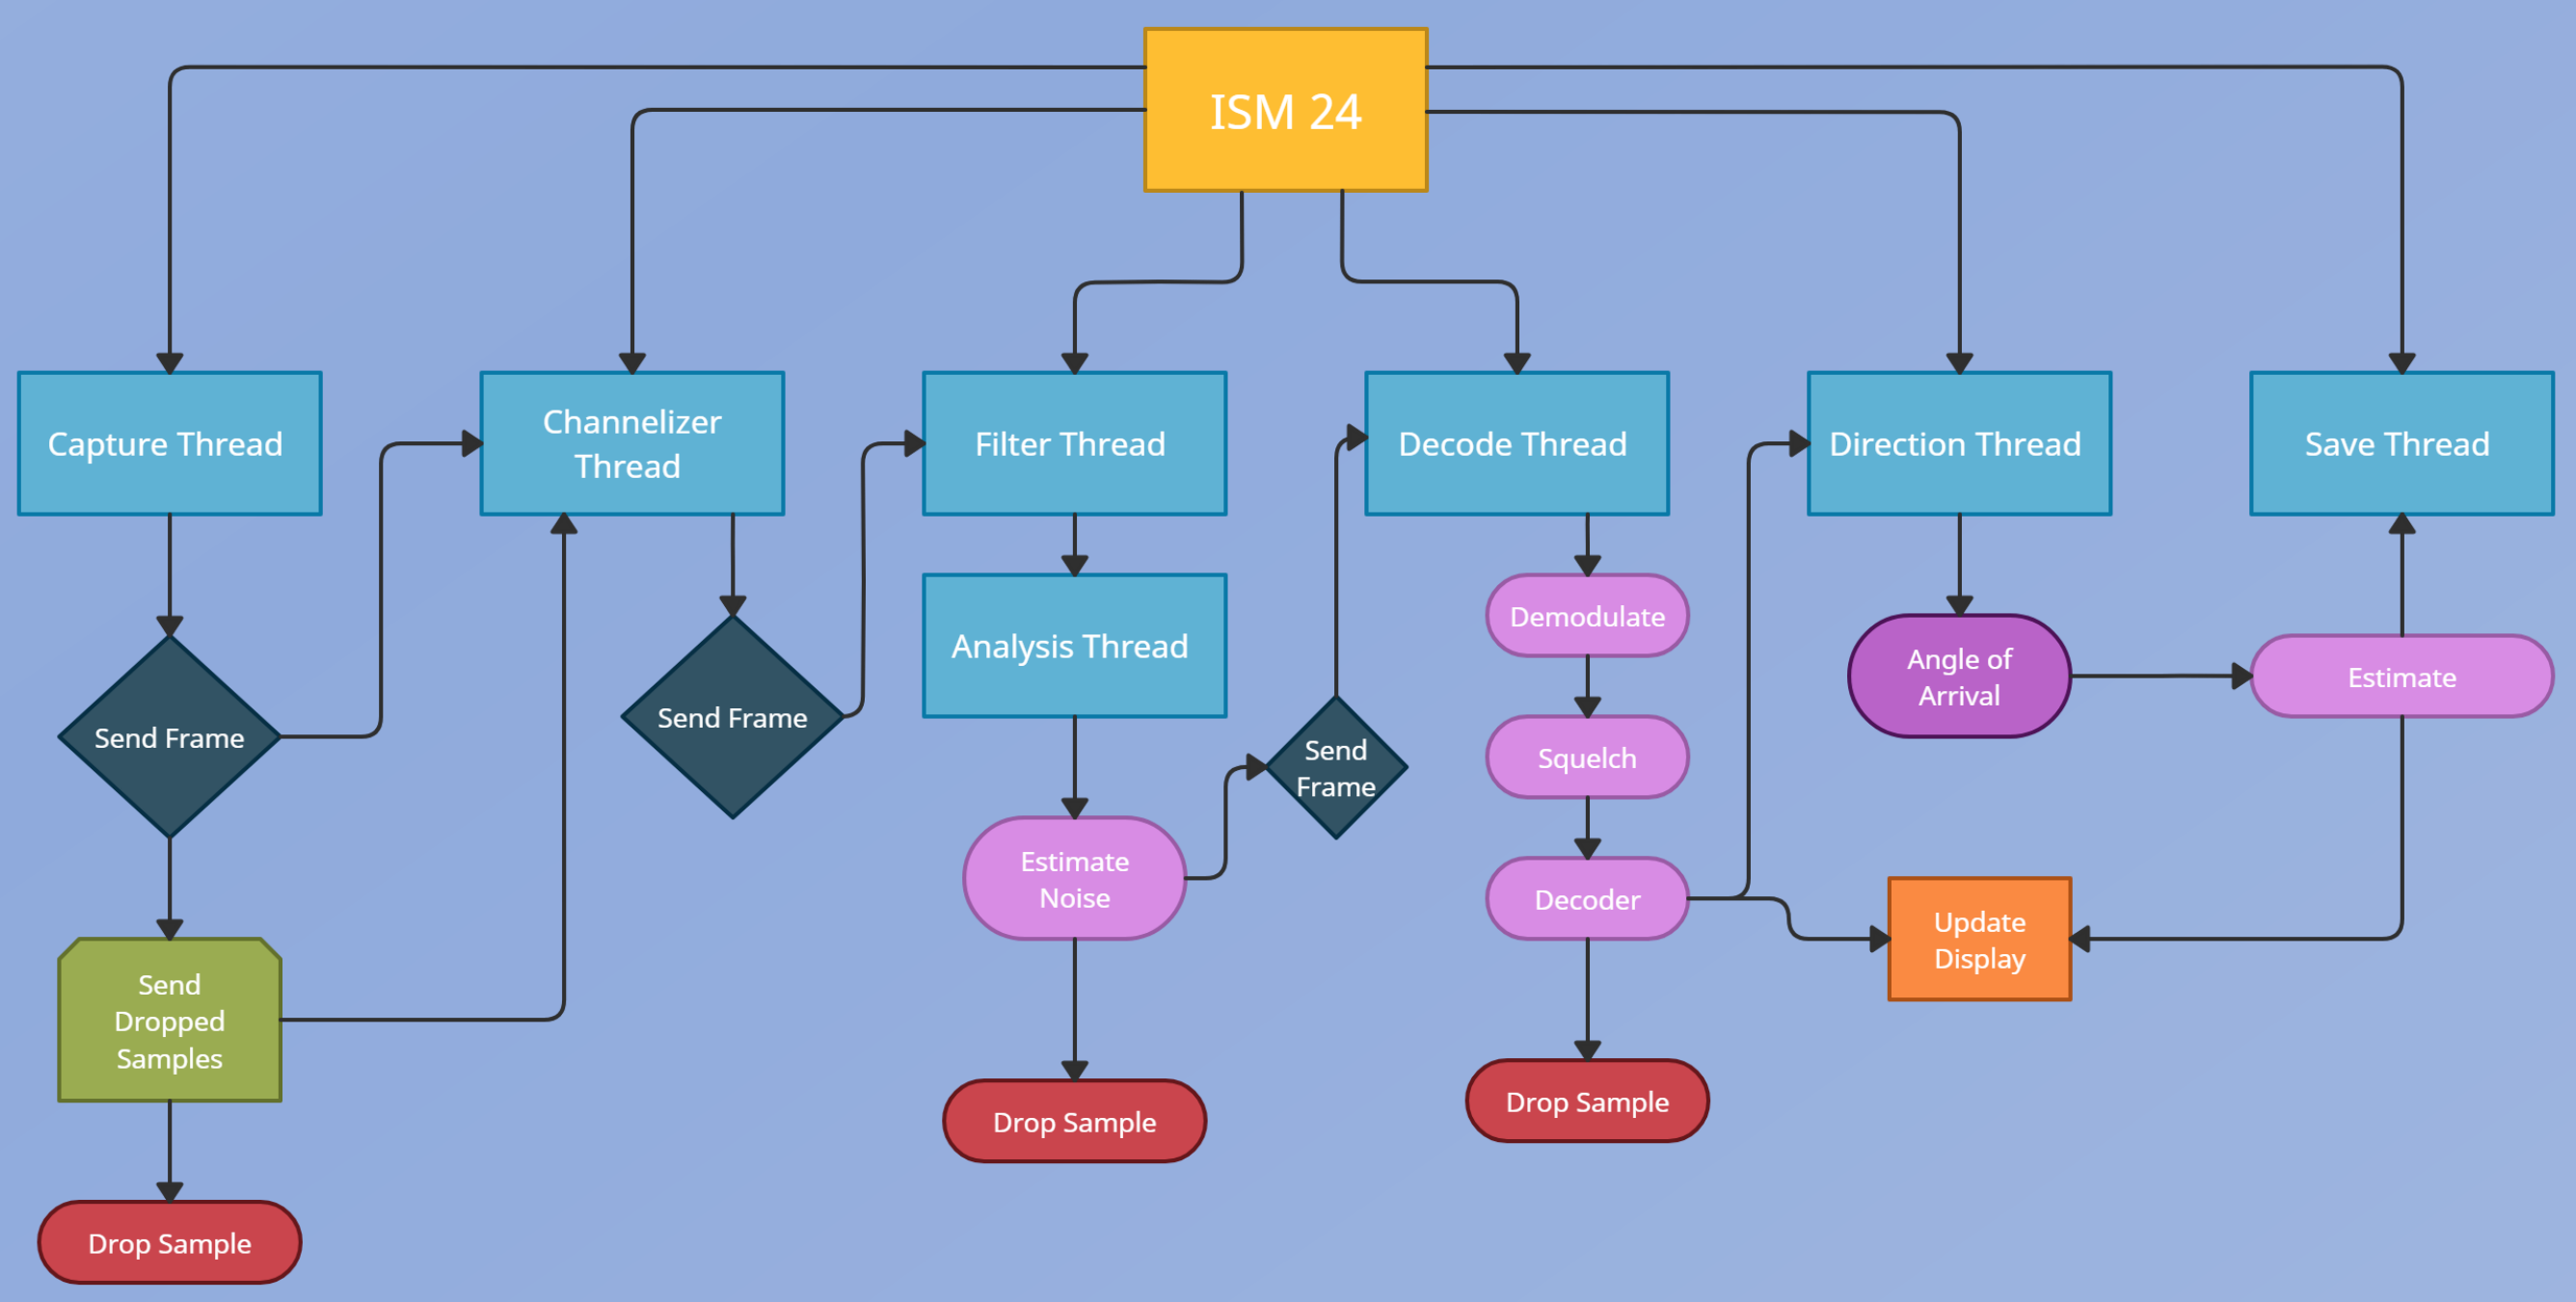

Intro

BlueFinder is a prototype hardware/software platform that enables limited-range location tracking of Bluetooth devices without requiring any additional information from GPS, Wi-fi, etc. It can be used as a supplement to location-tracking using other signals or all on its own. It expands upon the work of last year's BlueDentist project.

How it works

BlueFinder uses two software-defined radios to collect wireless signals from the 2.4 GHz spectrum and filter out Bluetooth data. The data is decoded for piconet access codes used to identify a unique connection between multiple devices. The MUSIC algorithm is applied to data gathered from both radios to determine the distance and direction of each device. The location, piconet, and timestamp data is saved for later use or display.

Direction-finding algorithm

MUltiple Signal Classification (MUSIC) algorithm is used to estimate the Angle of Arrival (AoA) of the Bluetooth signals. The algorithm requires a linear array of antennas with equal spacing, and assumes the signals arrive at the antennas in the form of a plane wave. With a sufficiently large number of antennas, MUSIC can estimate the AoA for multiple signals with high resolution. In BlueFinder, two antennas are used to estimate a single signal source.

Testing setup

Key hardware

- **STML32L4 MCU:** manages power
- **XTRX SDR:** collects wireless data
- **Antenna assembly:** correctly positions antenna
- **Nvidia Jetson AGX Xavier:** processes the data
- **Custom mainboard:** brings it all together

Software

Hardware

Results